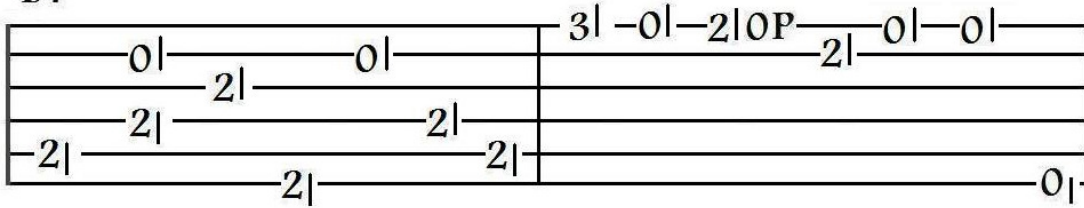

B7

Some Lyrics you might use ...

Baby, please don't go
Baby, please don't go
Baby, please don't go, down to New Orleans
You know I love you so
Before I be your dog
Before I be your dog
Before I be your dog
I get you way'd out here, and let you walk alone
Turn your lamp down low
Turn your lamp down low
Turn your lamp down low
I beg you all night long, baby, please don't go
You brought me way down here
You brought me way down here
You brought me way down here
'bout to Rolling Forks, you treat me like a dog
Baby, please don't go
Baby, please don't go
Baby, please don't go, back the New Orleans
I beg you all night long
Before I be your dog
Before I be your dog
Before I be your dog
I get you way'd out here, and let you walk alone
You know your man down gone
You know your man down gone
You know your man down gone
To the country farm
, with all the shackles on